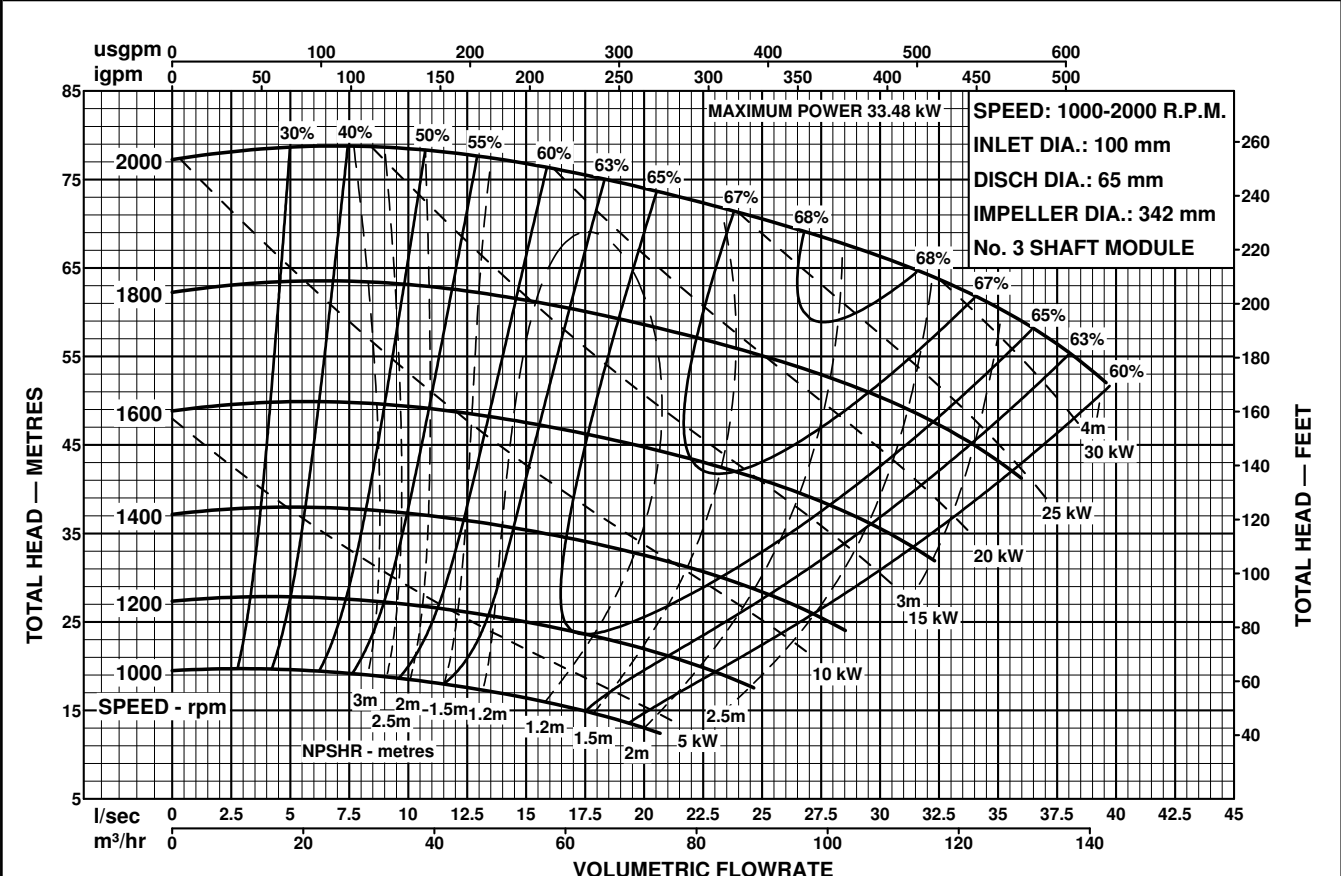

MODEL  
**100x65-315**

**ISO2858**  
END SUCTION PUMPS  
50Hz PERFORMANCE

**Southern Cross**  
CENTRIFUGAL PUMP PERFORMANCE DATA

Performance to AS2417 Grade 2 for clean, cold water only.

Performance to AS2417 Grade 2 for clean, cold water only.