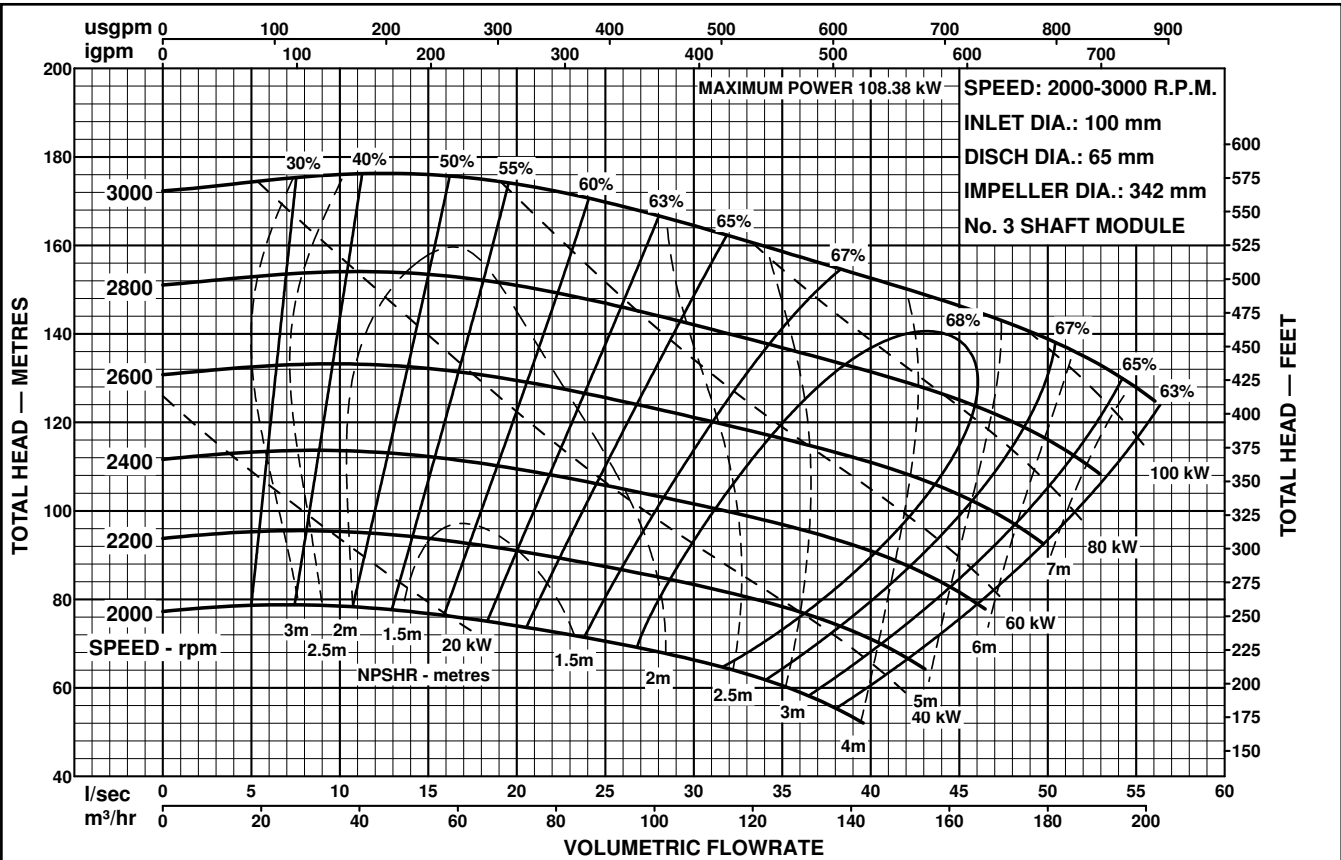

MODEL  
**100x65-315**

**ISO2858**  
END SUCTION PUMPS  
50Hz PERFORMANCE

**Southern Cross**  
CENTRIFUGAL PUMP PERFORMANCE DATA

Performance to AS2417 Grade 2 for clean, cold water only.

Performance to AS2417 Grade 2 for clean, cold water only.